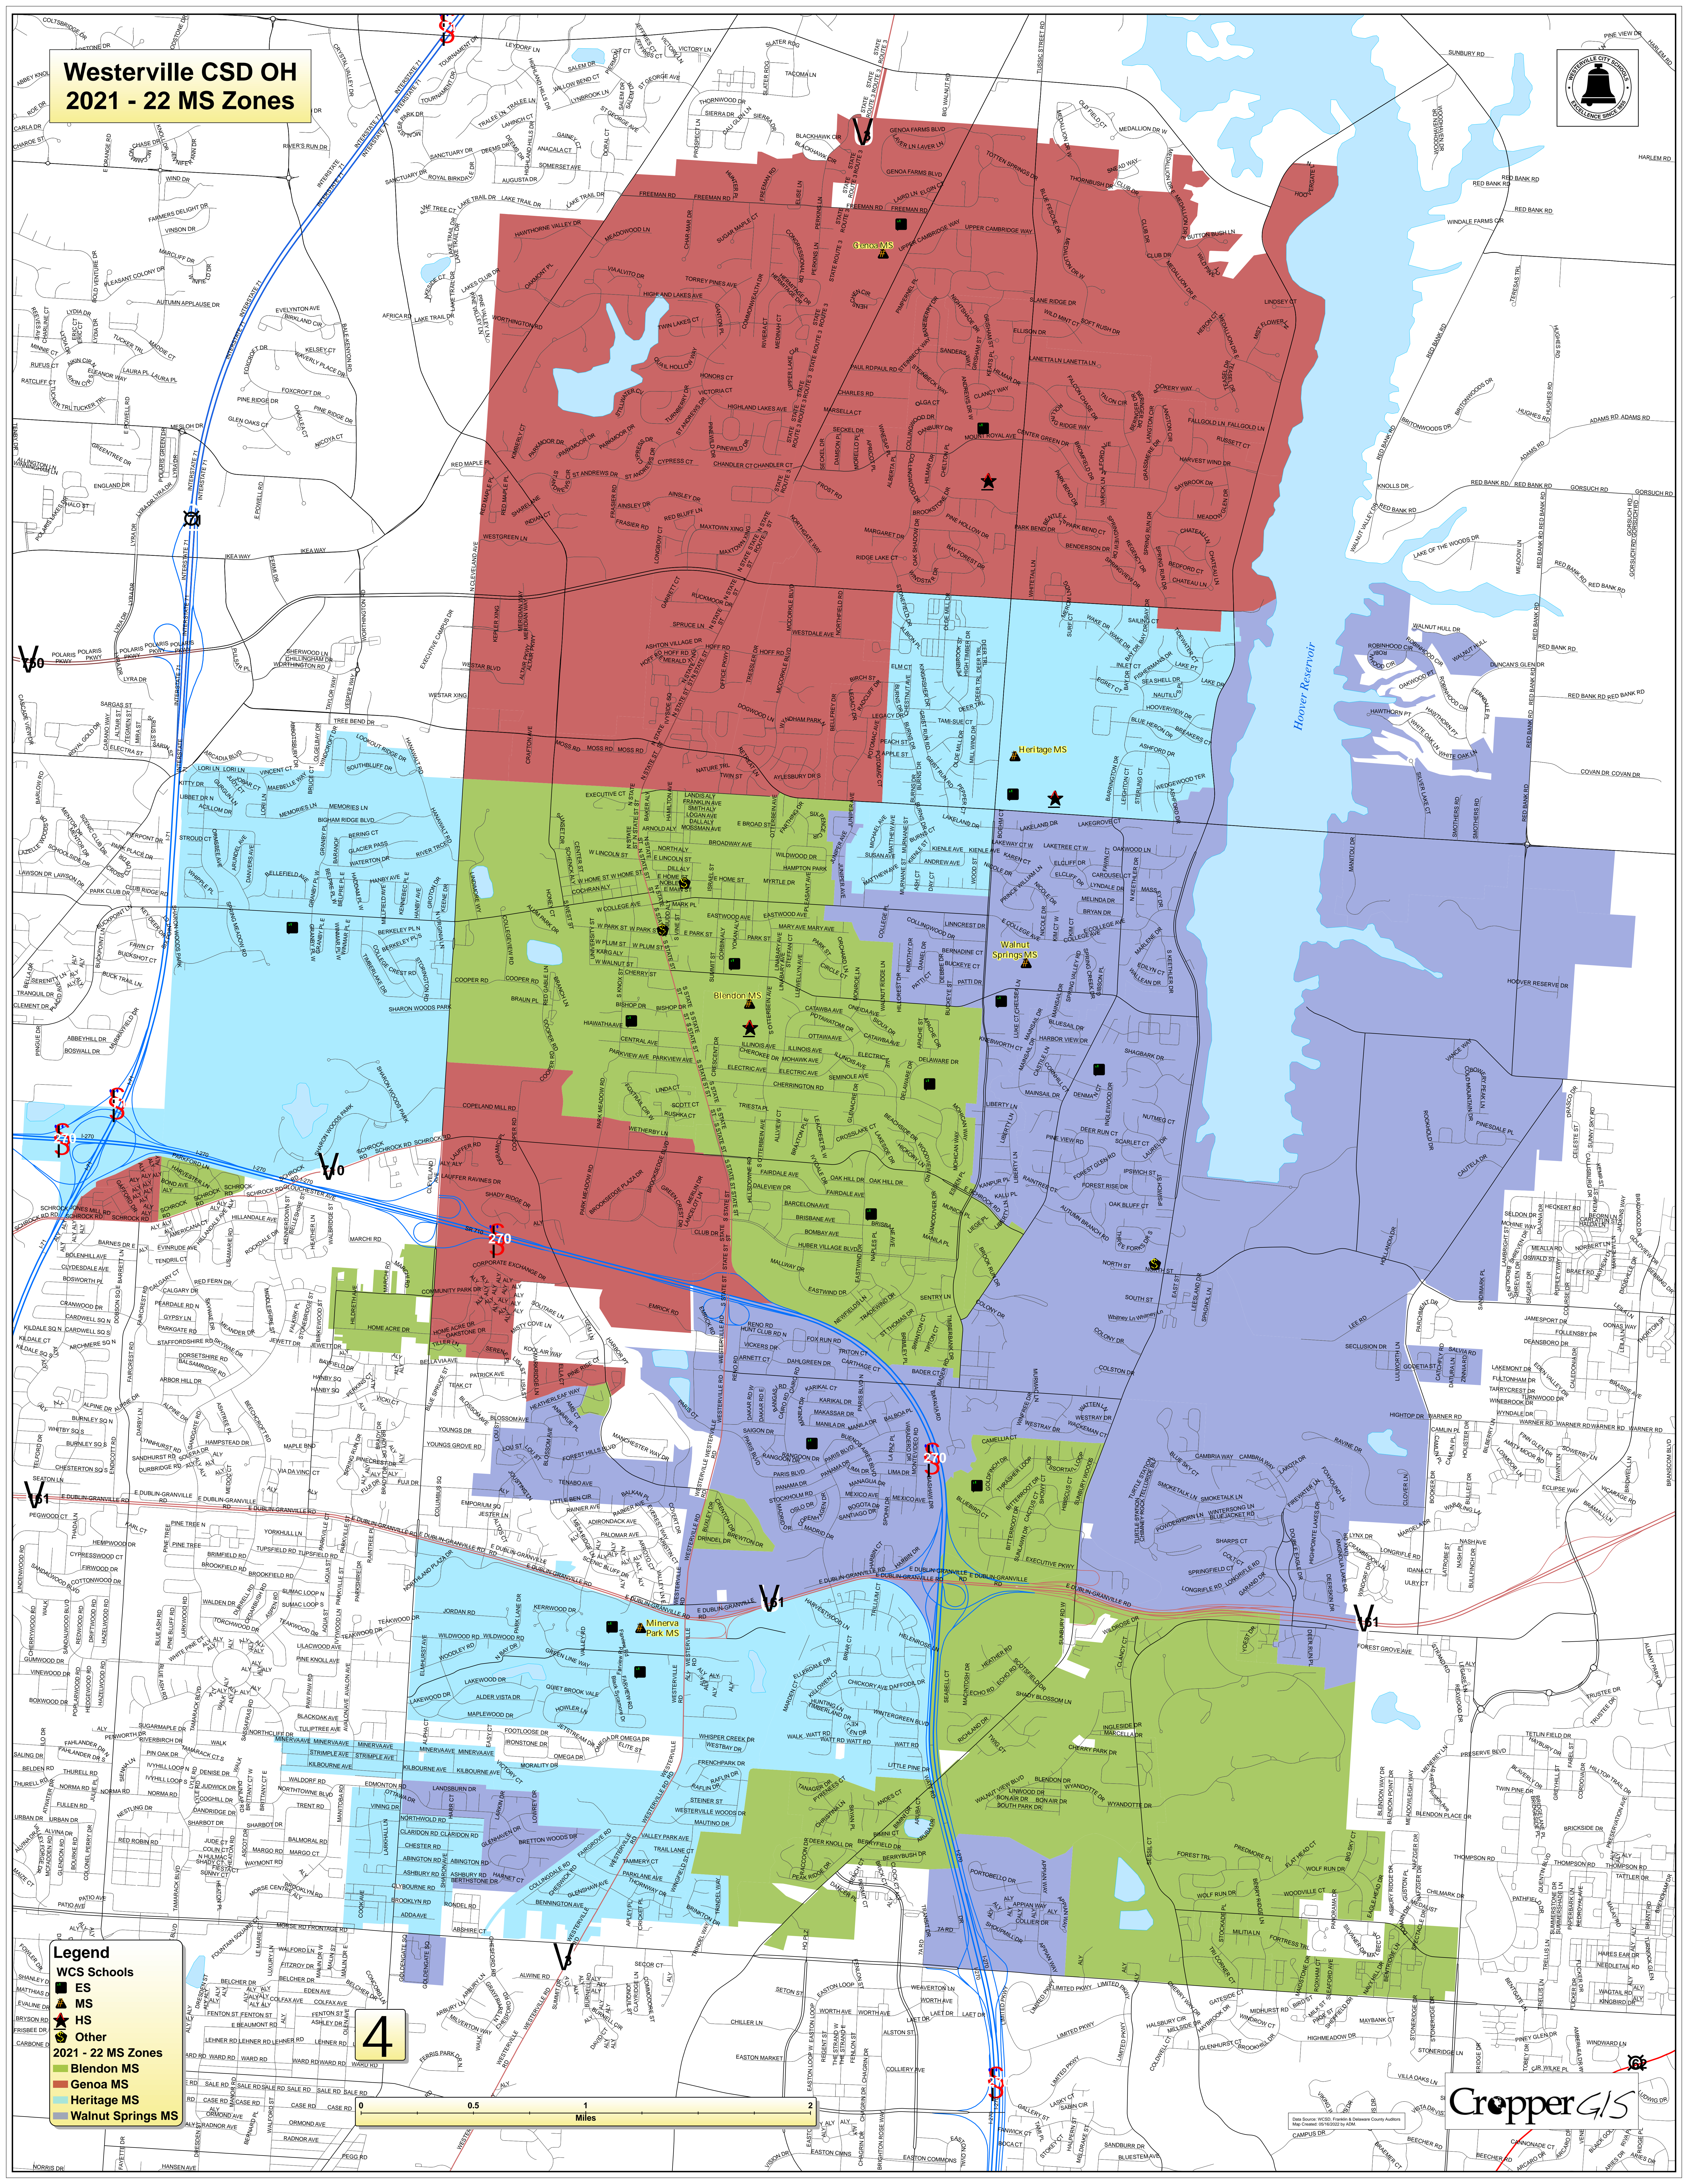

Westerville CSD OH 2021 - 22 MS Zones

Legend

WCS Schools

- ES
- MS
- HS
- Other

2021 - 22 MS Zones

- Genoa MS
- Heritage MS
- Walnut Springs MS
- Blendon MS
- Minerva Park MS

4

CropperGIS

Map Source: WGS84, Farkas & DeWitt County Address
Map Date: 09/2022 by AGM